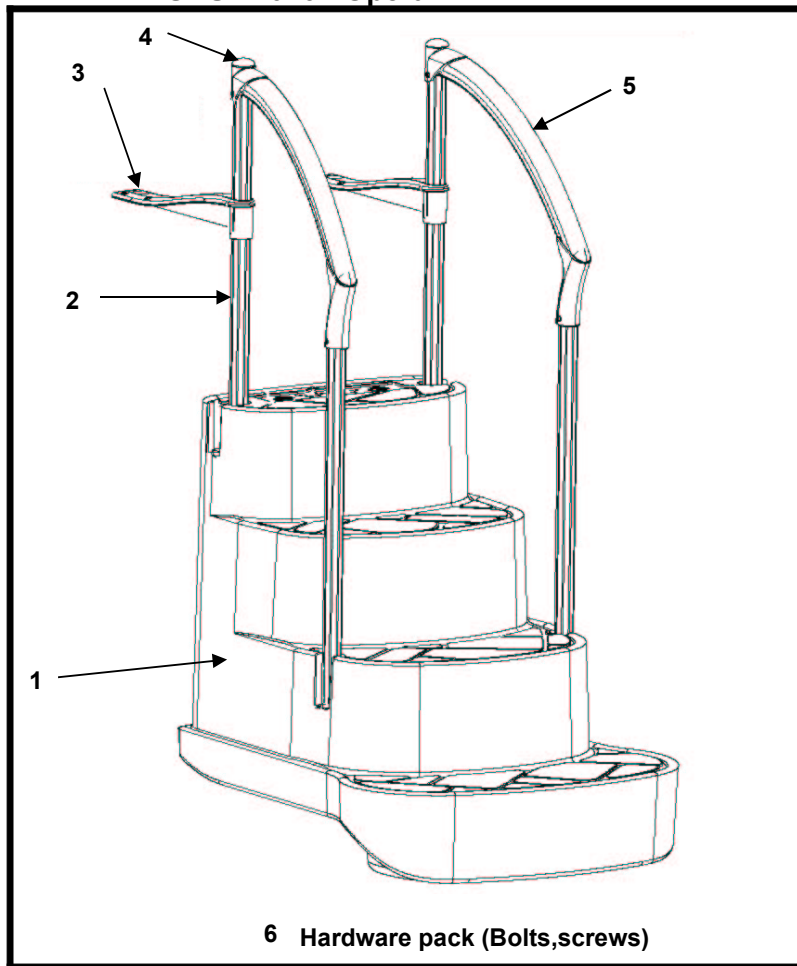

SKU# 1016 - Opera

| Part # | Description | Number | Quantity ordered (Units) |
|--------|---------------|----------------|--------------------------|
| 1 | Opera step | INNO04007001 | |
| 2 | Post | JF04 013-034 | |
| 3 | Deck support | JF04 017-001-2 | |
| 4 | Cap | JF04 013-028 | |
| 5 | Handrail | JF04 013-025 | |
| 6 | Hardware pack | | |
| | | | |
| | | | |
| | | | |